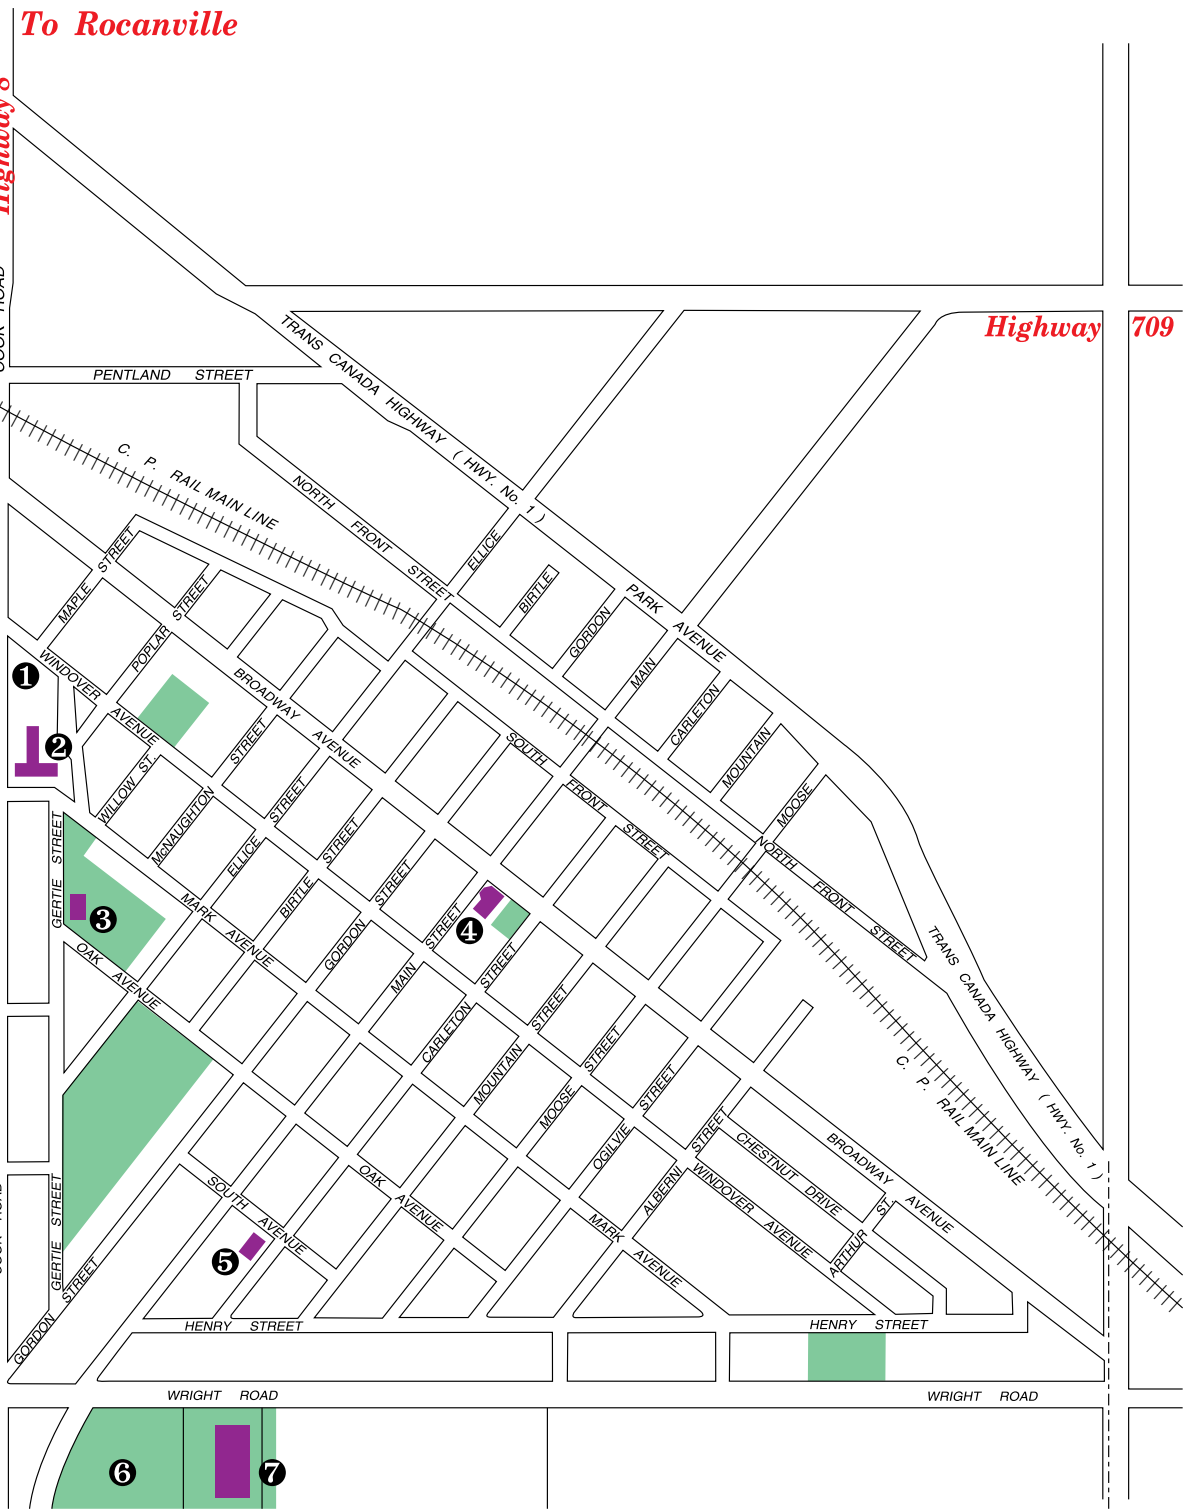

To Rocanville

Highway 8

Highway 709

MOOSOMIN, SASK.

32  
TWP. 13, RGE. 31, W. 1st M.

BJORNSON DR.

M. M. PL.

HERITAGE PLACE

To Moosomin Regional Park